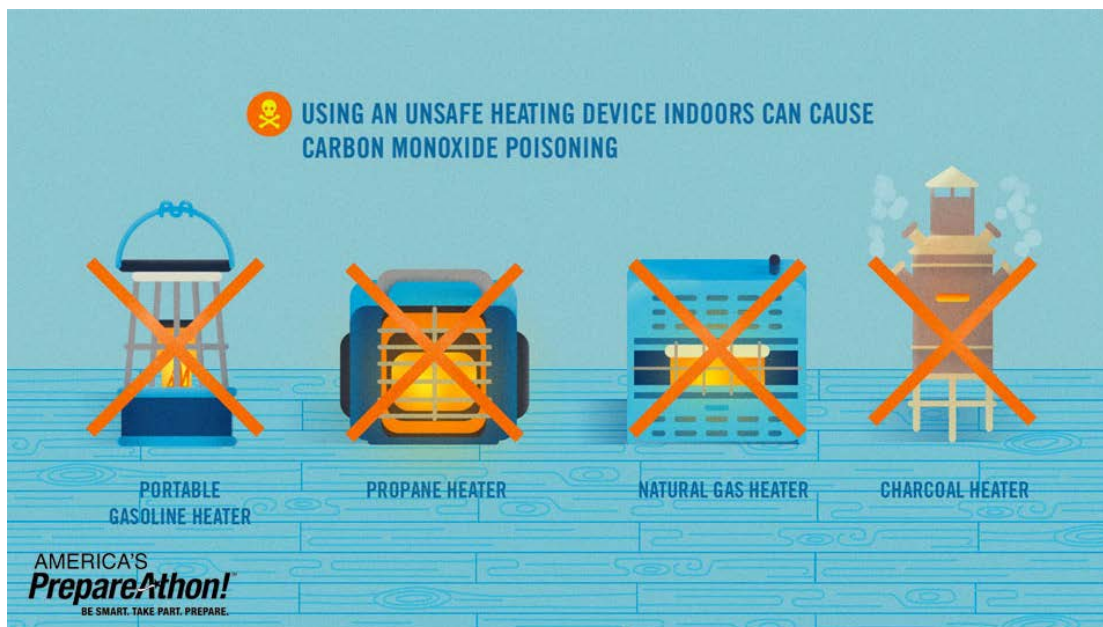

your loved ones.

Prepare your car for cold weather.

Make sure your car has food, water, kitty litter, a shovel, flashlight, cellphone charger, and extra warm clothing.

Get your winter supplies together.

Gather your rock salt, shovel, and survival kit together in an accessible area in case of winter storm emergencies.

Red Cross Monster Guard App

A newly released version of the American Red Cross Monster Guard App: Prepare for Emergencies can help save lives through gaming. Children between the ages of 7 and 11 role play as different monster characters and earn points while learning how to be safe in home fires, hurricanes, floods, and other disasters.